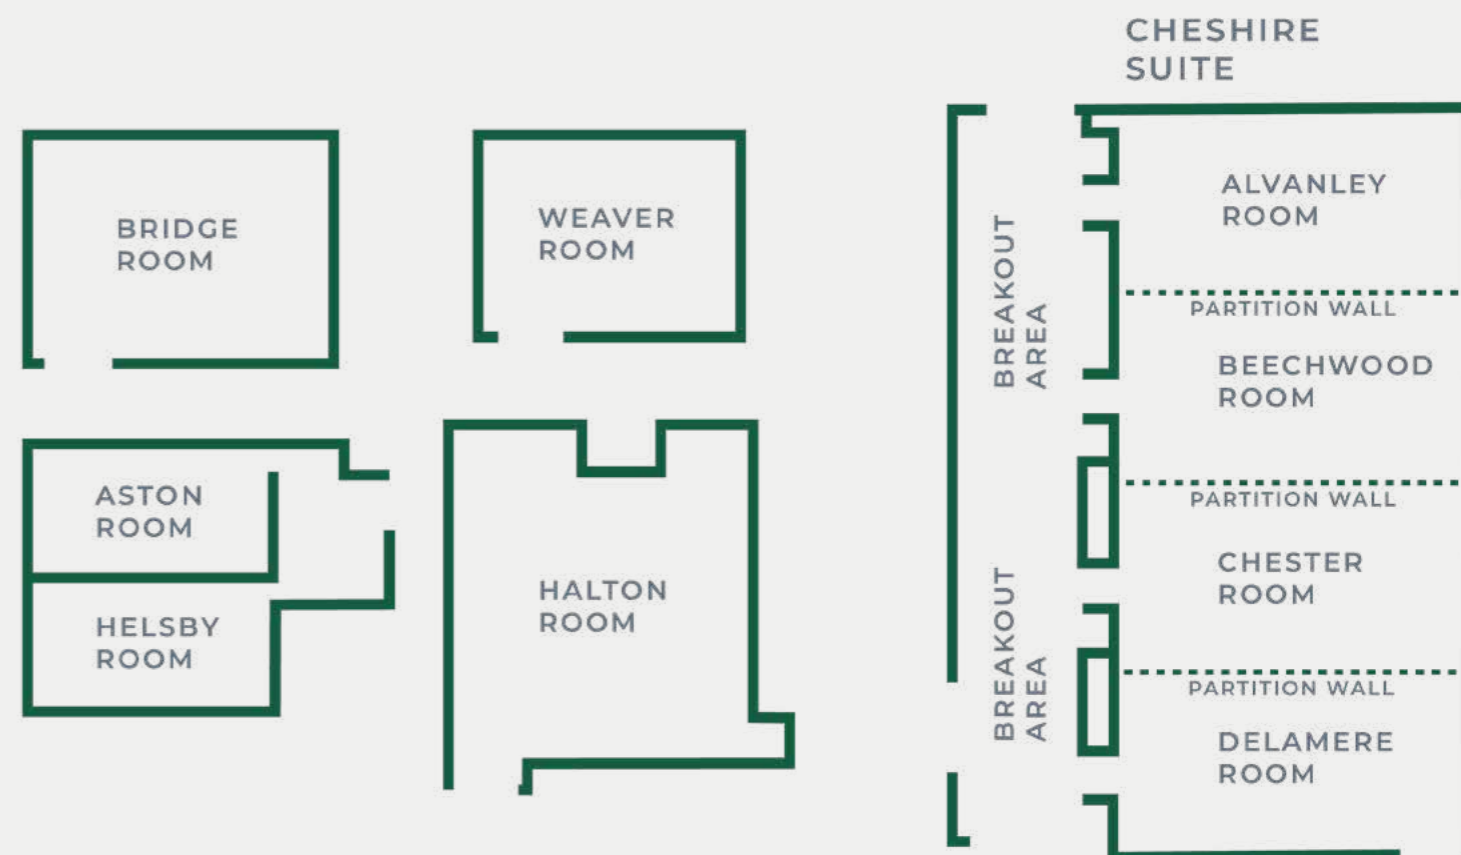

With easy access to motorways and Runcorn Train Station, getting here is a breeze. Enjoy 153 stylish en-suite bedrooms, ten modern conference rooms, and event space for up to 500 guests. Plus, high-speed Wi-Fi and audio-visual gear are included.

Book your stay at Holiday Inn Runcorn today - we can't wait to welcome you!

STAY AT EASE

Guest room

- 153 guest rooms
- Convenient in-room tea and coffee
- Premium and family rooms available
- Free Wi-Fi
- Room service available

ROOM	DIMENSIONS	AREA	FLOOR	BOARDROOM	U-SHAPE	THEATRE	CLASSROOM	BANQUET	CABARET
CHESHIRE SUITE	38.2 X 13 X 3M	497M ²	G	N/A	N/A	500	240	350	250
CHESHIRE SUITE - HALF	19.1 X 13 X 3M	248.5M ²	G	N/A	50	250	30	140	120
ALVANLEY	12 X 13 X 3M	156M ²	G	25	25	125	20	60	60
BEECHWOOD	12 X 13 X 3M	156M ²	G	25	25	125	20	60	60
CHESTER	12 X 13 X 3M	156M ²	G	25	25	125	20	60	60
DELAMERE	12 X 13 X 3M	156M ²	G	25	25	125	20	60	60
HALTON	9 X 8 X 2M	72M ²	G	20	16	50	16	40	24
WEAVER	7.5 X 5.8 X 2.1M	43.5M ²	G	20	N/A	20	20	N/A	N/A
BRIDGE	11 X 5.8 X 2.1M	64M ²	G	20	N/A	30	25	N/A	N/A
HELSBY	4.7 X 8.3 X 2.9M	39M ²	G	14	N/A	N/A	N/A	N/A	N/A
ASTON	4.7 X 8.3 X 2.9M	39M ²	G	14	N/A	N/A	N/A	N/A	N/A